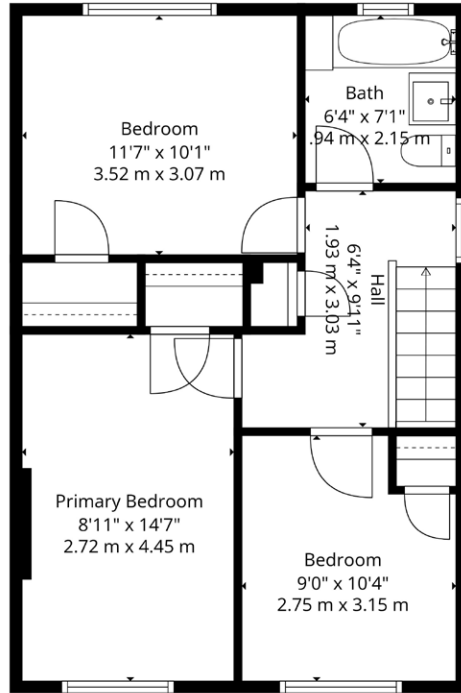

Floor Plans

1,495 sq. ft. of Living Space Including 469 sq. ft. Finished Basement

Main Floor

Second Floor

Basement