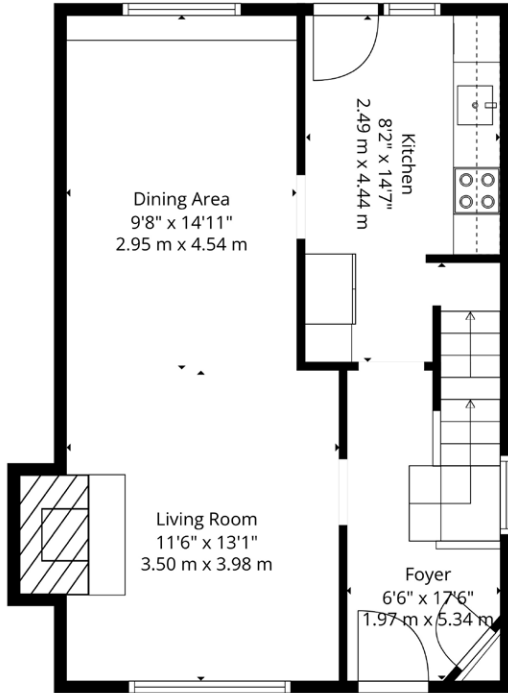

Floor Plans

1,495 sq. ft. of Living Space Including 469 sq. ft. Finished Basement

Main Floor

Second Floor

Basement